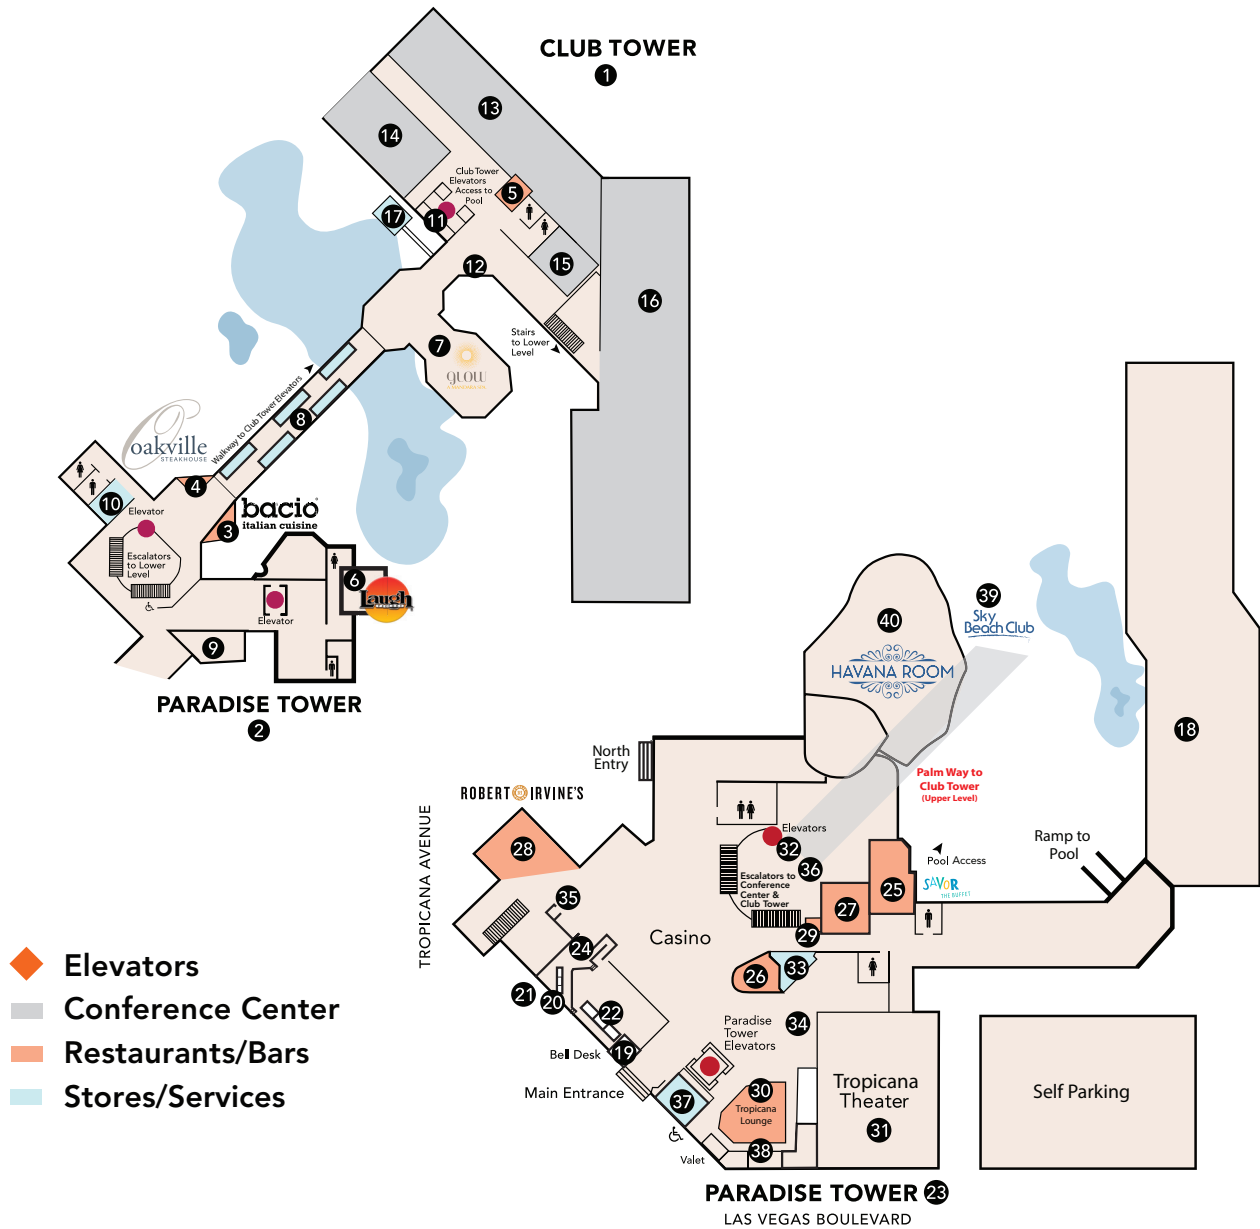

Tropicana

LAS VEGAS
A DOUBLETREE BY HILTON

PROPERTY MAP

- ◆ Elevators
- Conference Center
- Restaurants/Bars
- Stores/Services

Hotel & Rooms
1. Club Tower Hotel Rooms
2. Paradise Tower Hotel Rooms

Restaurants & Bars
3. Bacio®
4. Oakville Steakhouse
5. Barista Café

Entertainment
6. Laugh Factory

Shopping & Recreation
7. Glow®, a Mandara Spa & Fitness Center
8. Palm Way Retail Shops
9. Virgin Holidays
10. Welcome to Las Vegas Gift Shop

Conference & Event Services
11. Ashton Rooms
12. FedEx Business Center
13. Cohiba
14. Montecristo
15. Partagas
16. Trinidad Pavilion & Meeting Rooms
17. Wedding Chapel

Hotel & Rooms
18. Bungalow Hotel Rooms
19. Bell Desk
20. Car Rental
21. Concierge
22. Front Desk
23. Paradise Tower Hotel Rooms
24. VIP Lounge

Restaurants & Bars
25. Savor The Buffet
26. Chill'm Bar
27. Food Court
28. Robert Irvine's Public House
29. Starbucks
30. Tropicana Lounge

Entertainment
31. Tropicana Theater
32. Box Office
Casino
33. Cashier
34. High Limit
35. Race & Sports Book
36. Marquee Rewards
Player Services

Shopping & Recreation
37. Essentials Gift Shop
38. A Garden Floral
Conference & Events Services
39. Sky Beach Club
40. Havana Room™